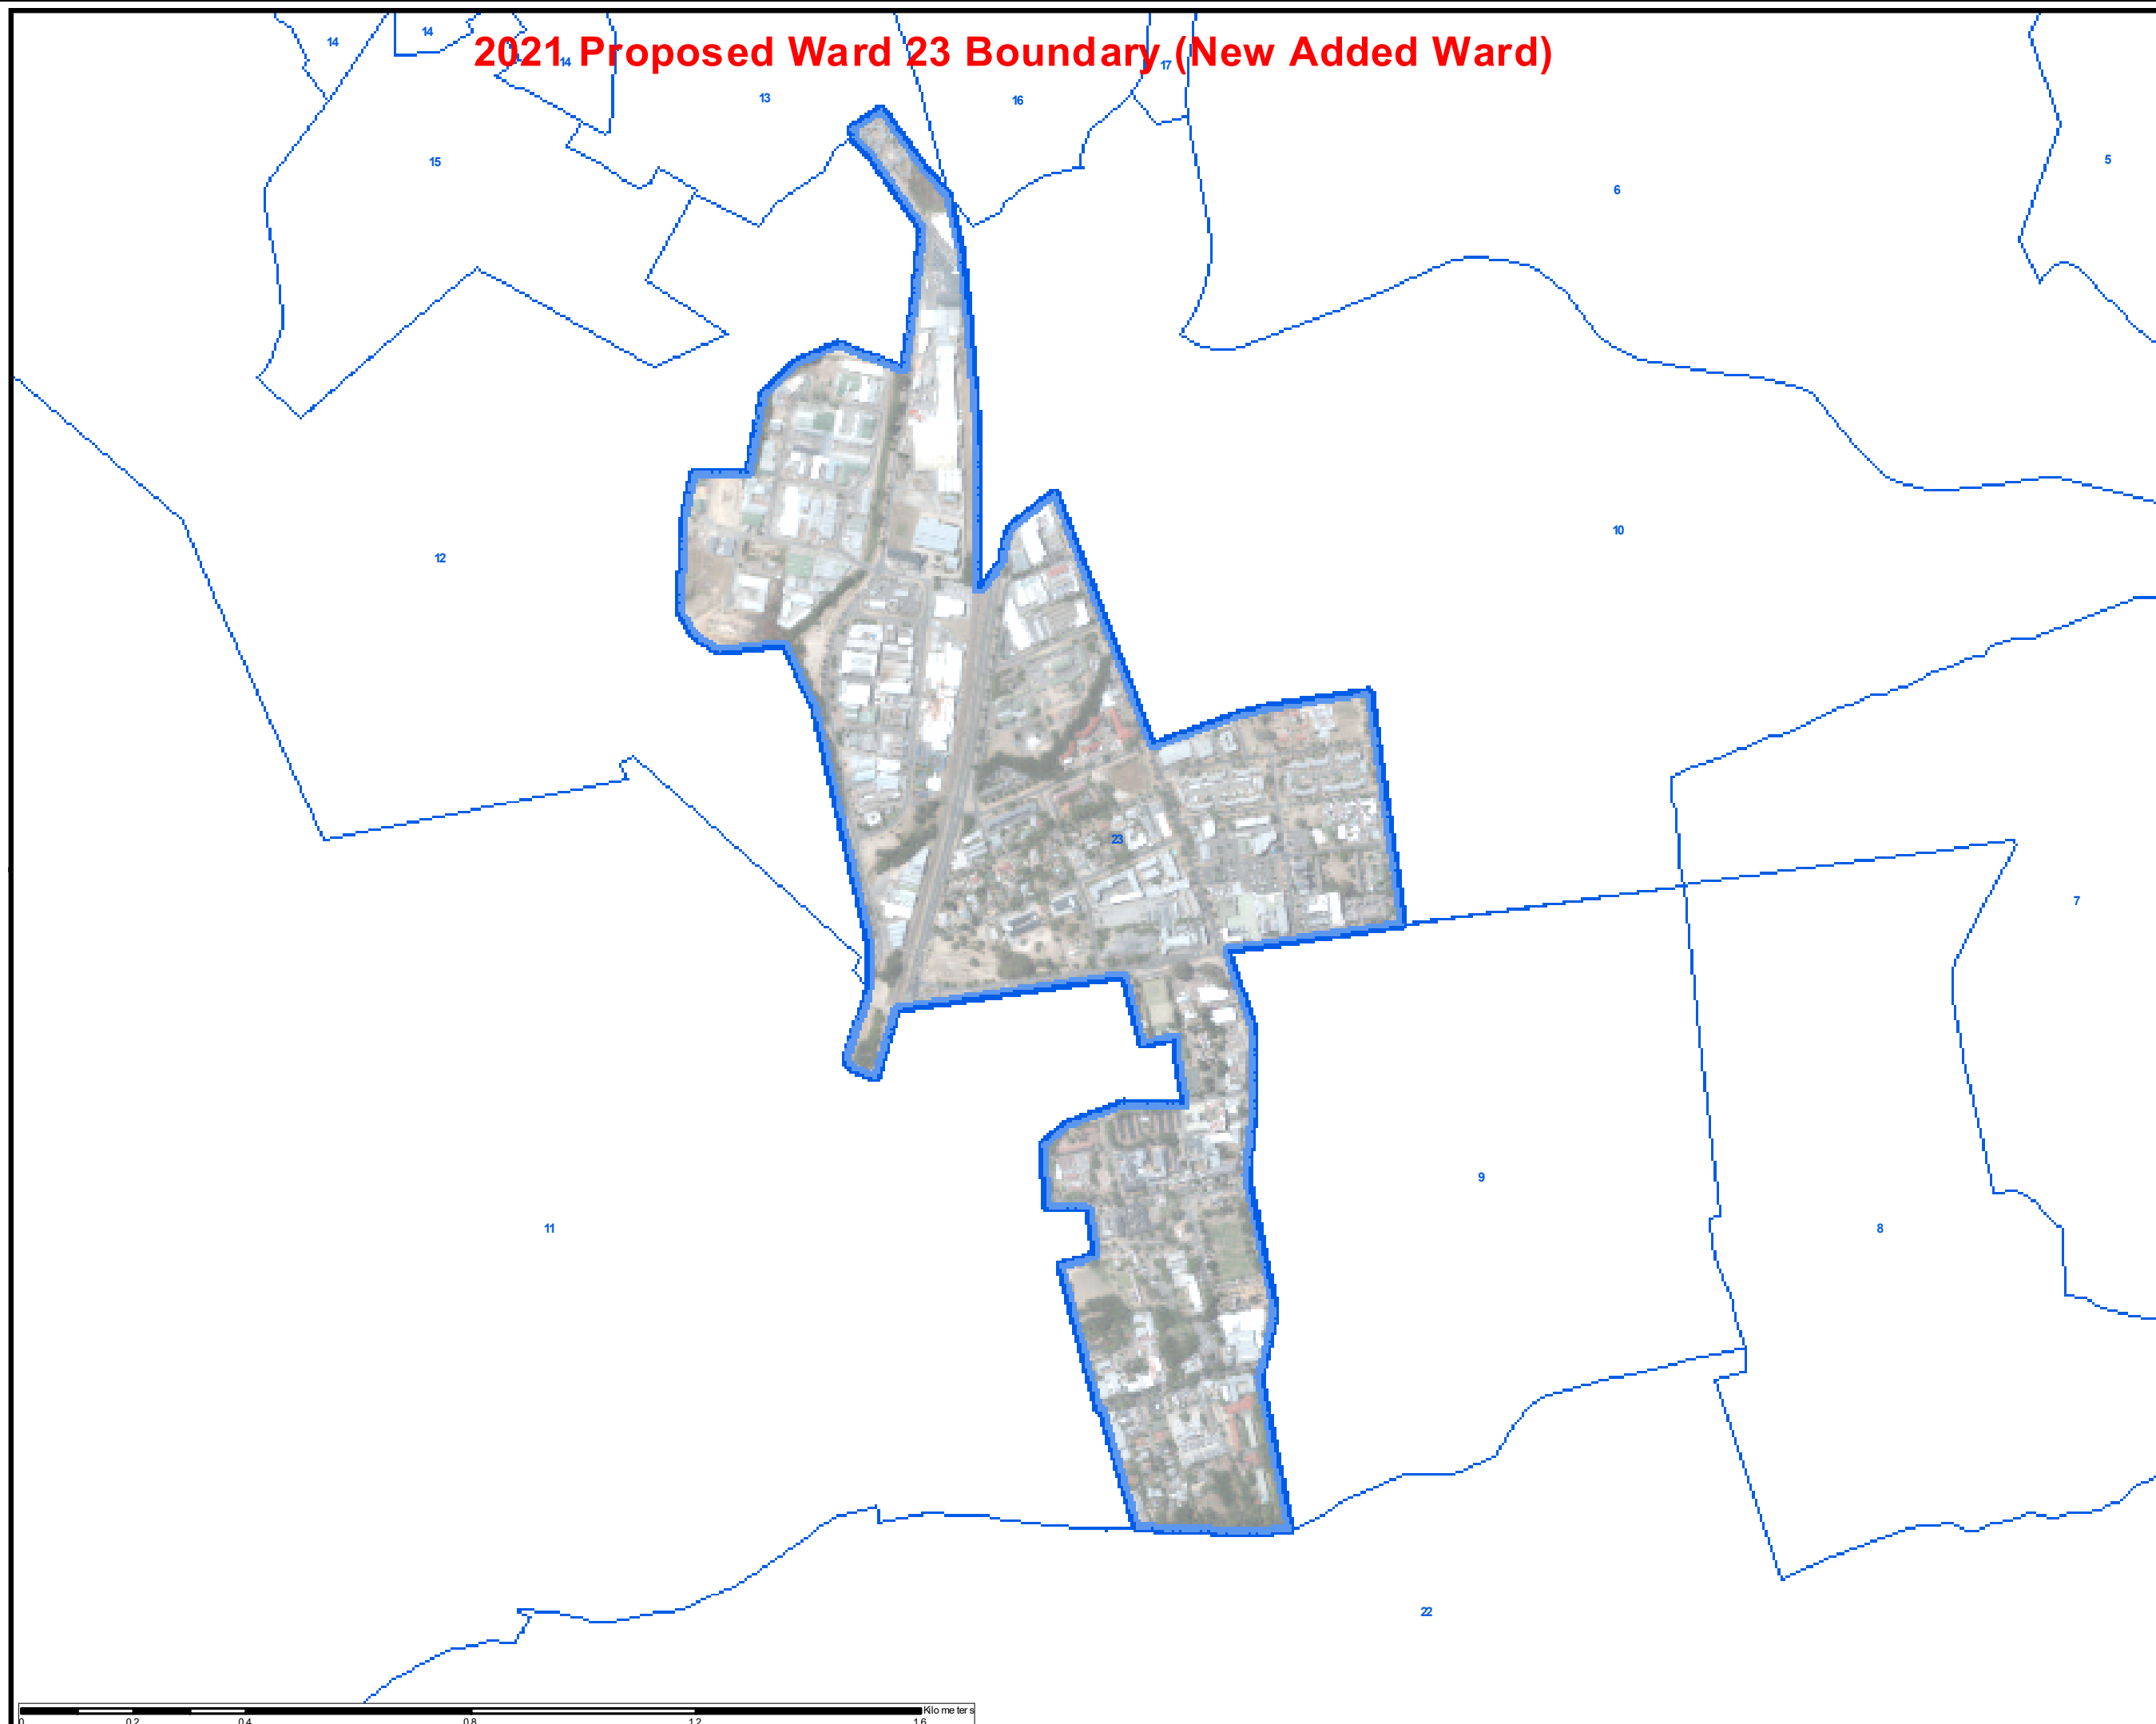

2021 Proposed Ward 23 Boundary (New Added Ward)

STELLENBOSCH MUNICIPALITY

Legend

- Stellenbosch
- Other Wards
- Ward 23
- Stellenbosch