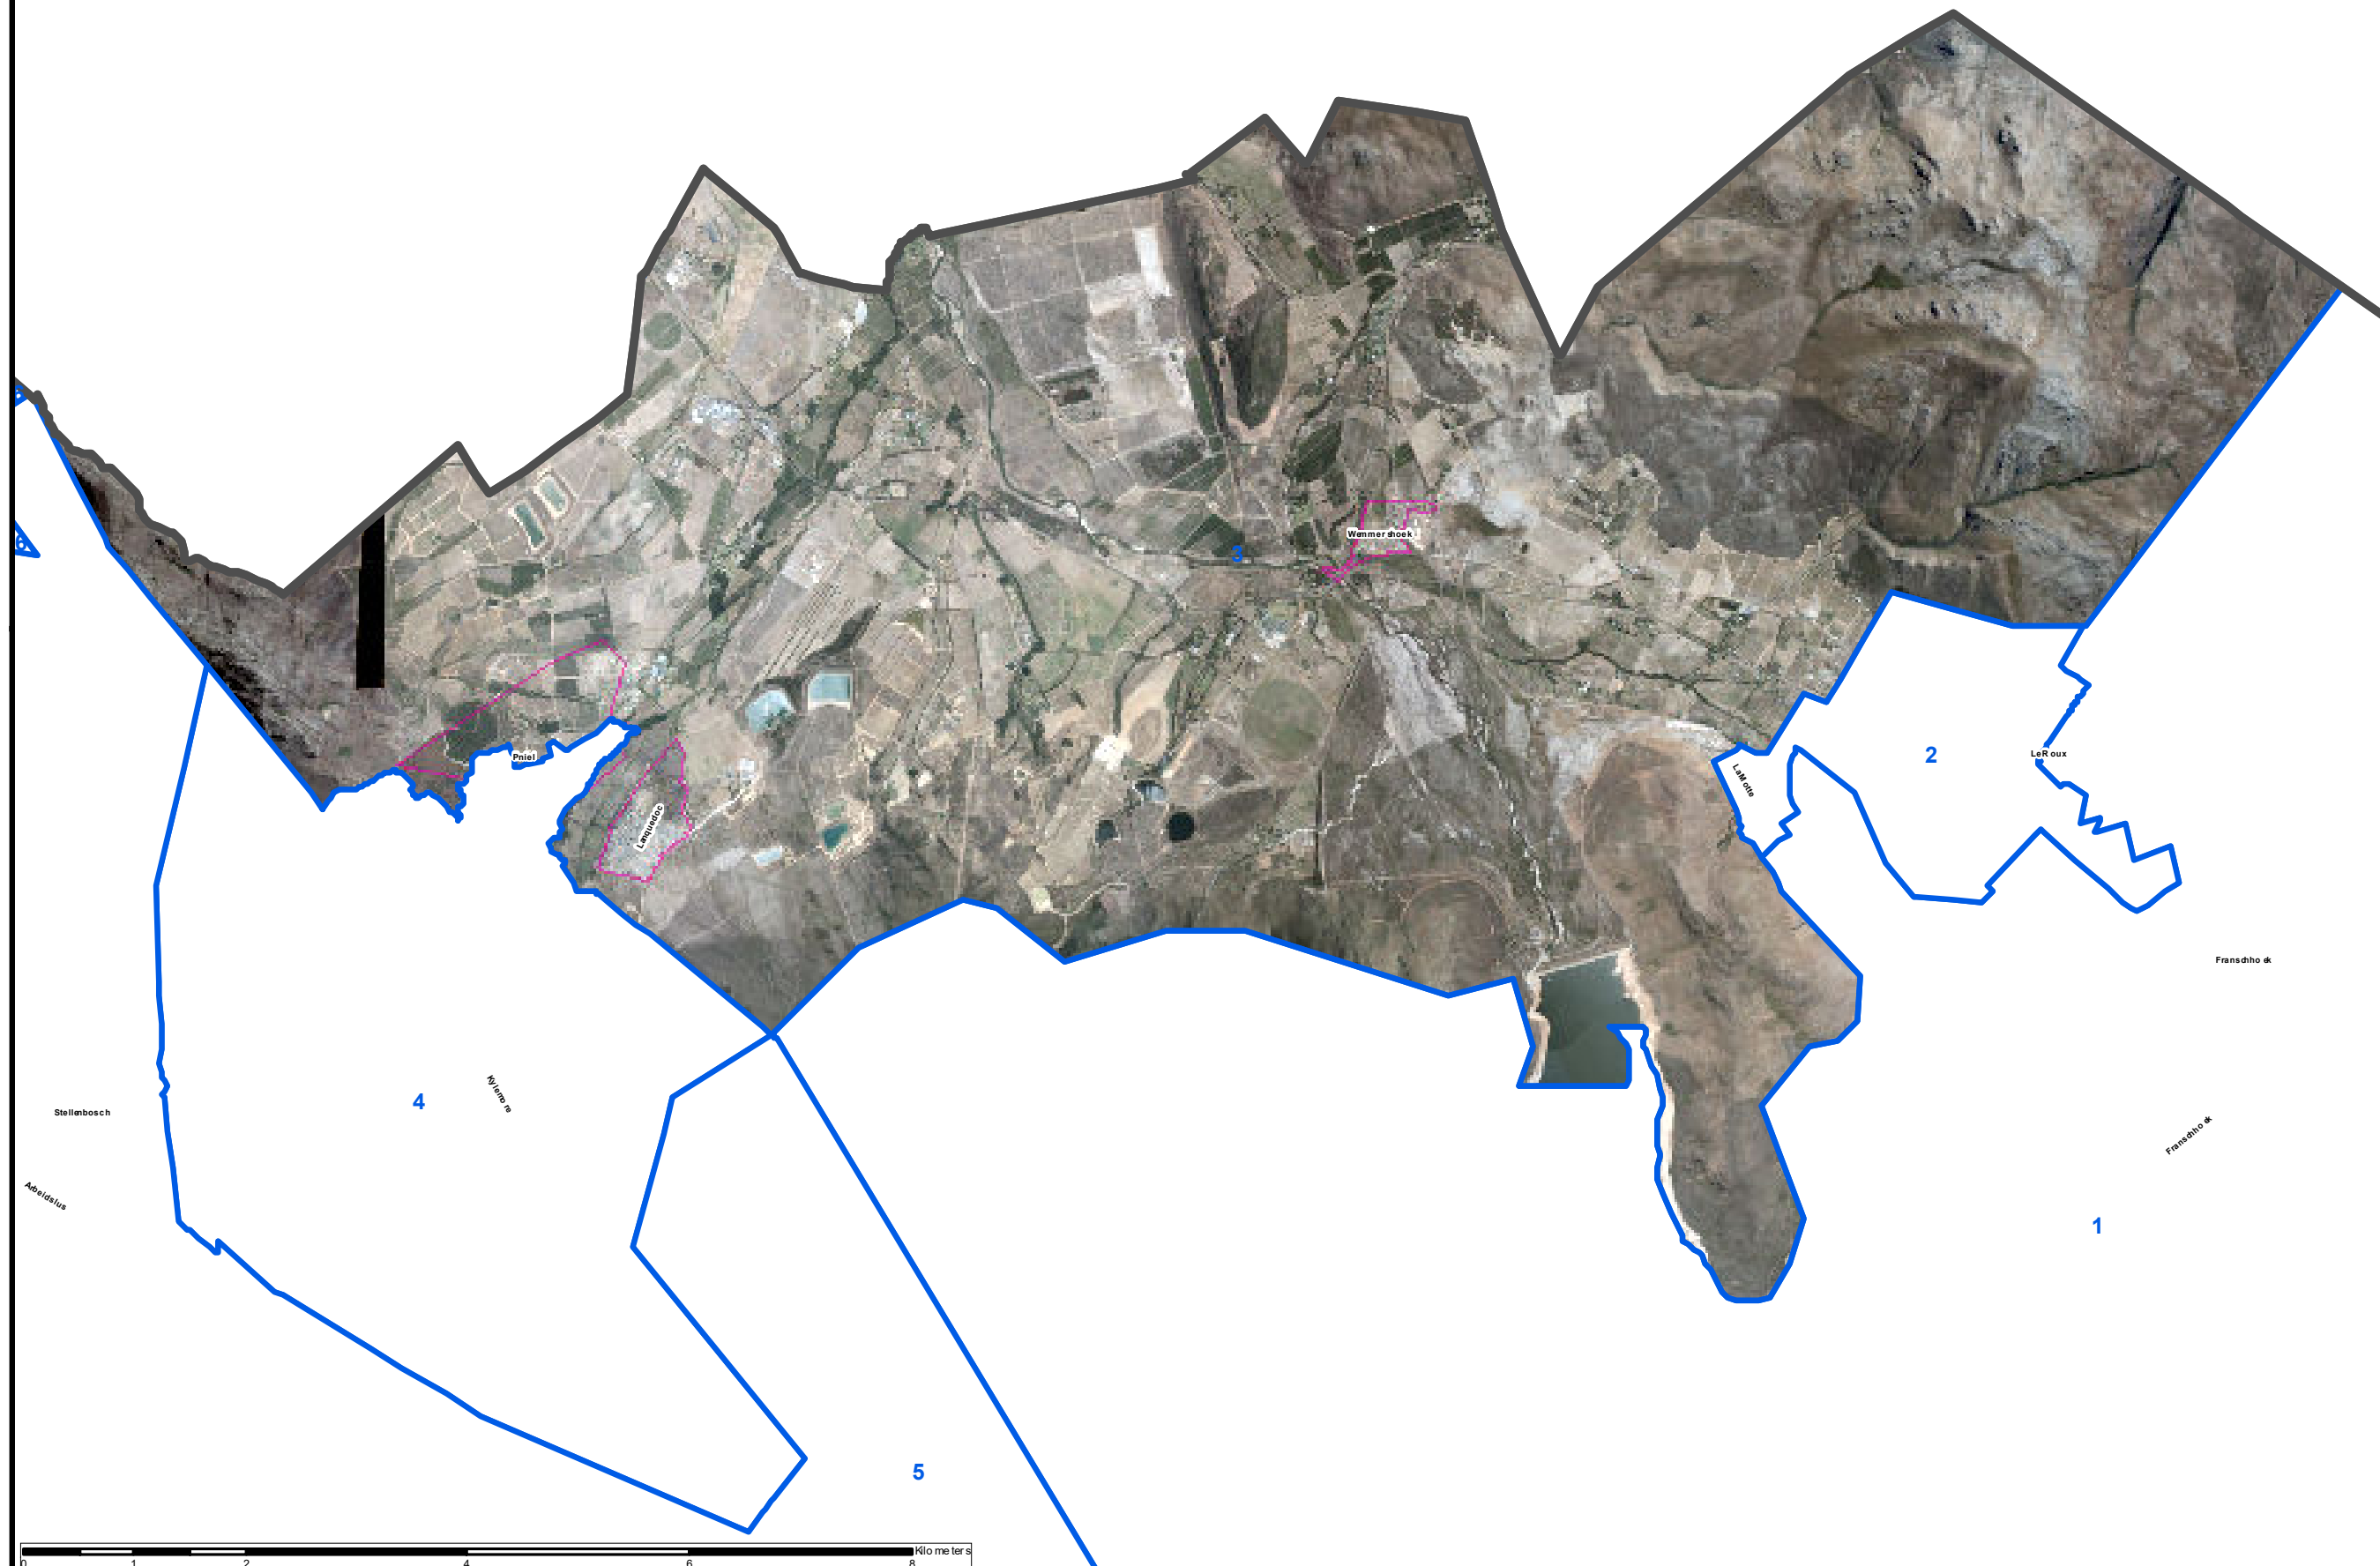

2021 Proposed Ward 3 Boundary

STELLENBOSCH MUNICIPALITY

Legend

- Other Municipalities
- Stellenbosch
- Other Wards
- Ward 3
- Other Municipalities
- Stellenbosch
- Suburbs

STELLENBOSCH MUNICIPALITY (WC024)

Data Source: SG Office, Stellenbosch GIS

1:60 000

Stellenbosch Municipality
Planning & Economic Development
Spatial Planning Heritage & Environment
Created by: GIS Unit

Stellenbosch Municipality
Street Address:
71 Plein Street, Stellenbosch, 7600
PO Box 17, Stellenbosch, 7599
Tel: 021 808 8333