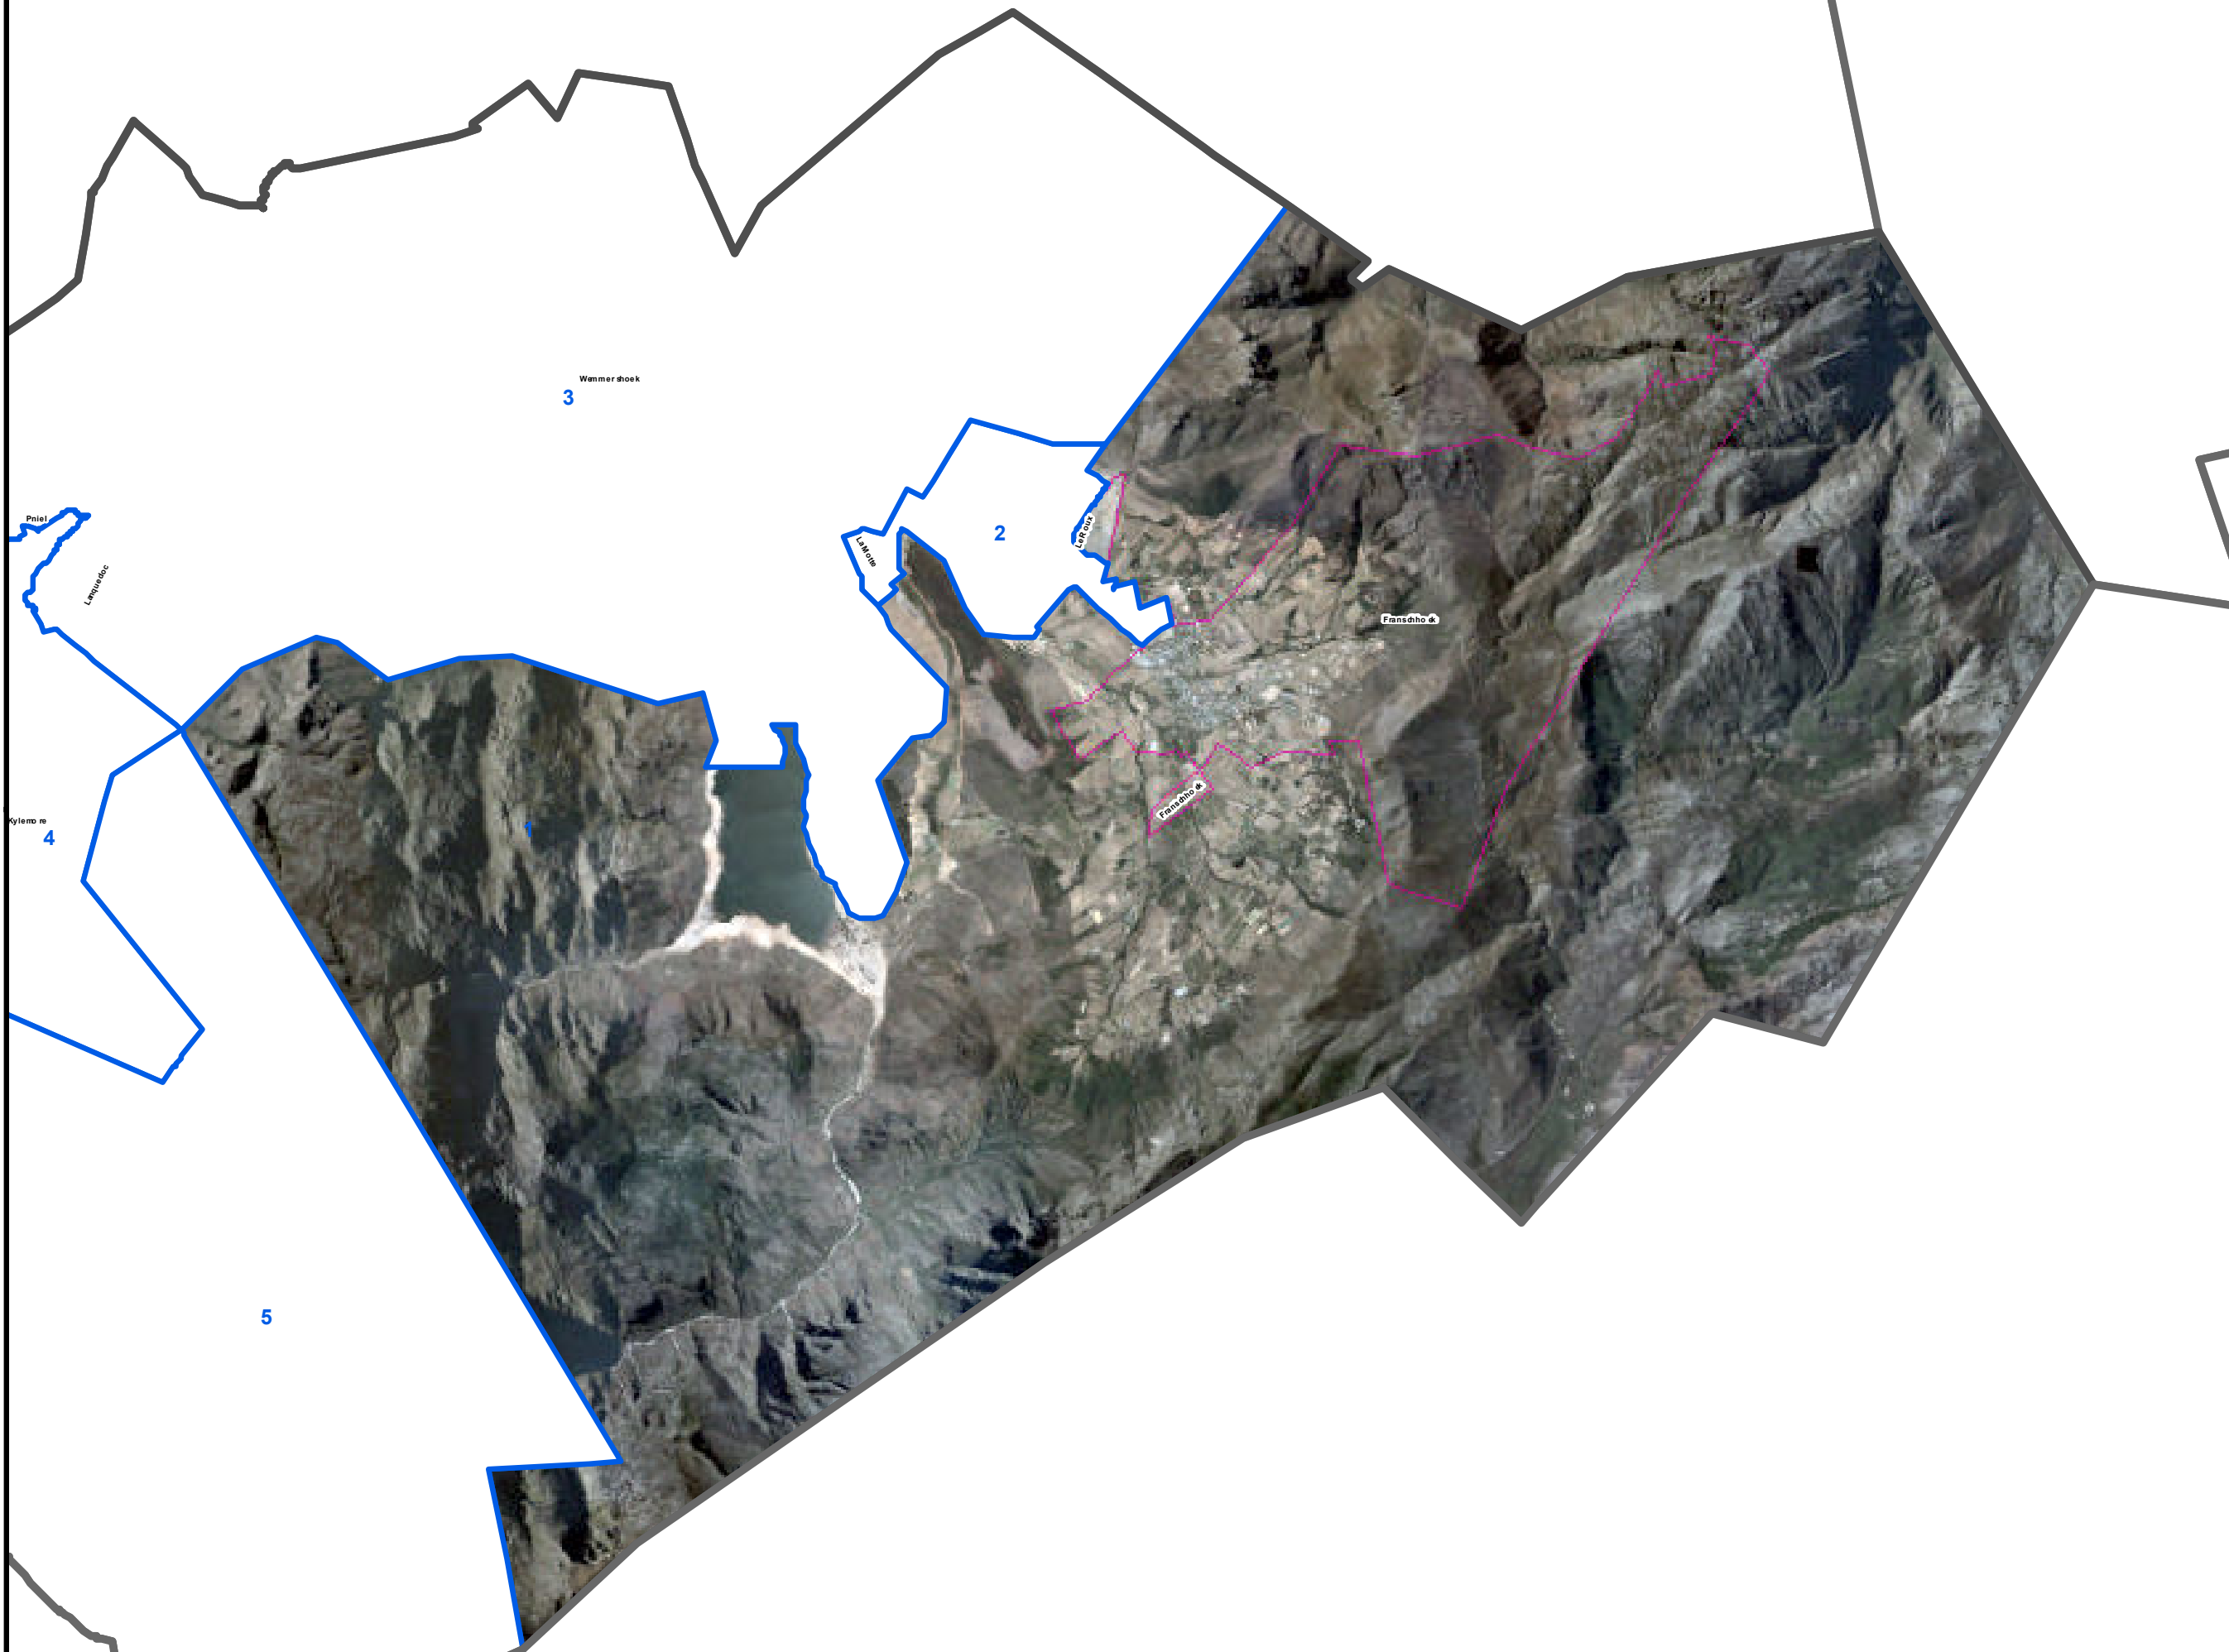

No Boundary Change Occured

STELLENBOSCH MUNICIPALITY

Legend

- Other Municipalities
- Stellenbosch
- Other Wards
- Ward 1
- Other Municipalities
- Stellenbosch
- Suburbs