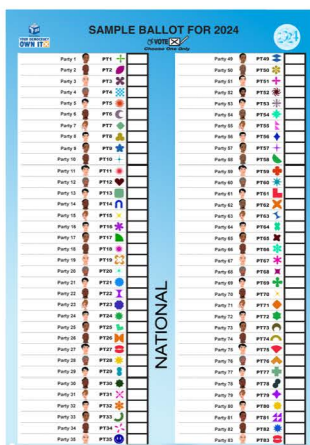

#### National Regional Ballot

Contested by political parties and independent candidates for your region.

#### Provincial Legislature Ballot

Contested by political parties and independent candidates in your province.

**Remember, one ballot, one X mark!**

WhatsApp "Hi" to 0600 88 0000

# National Compensatory Ballot

- This ballot is the same across the entire country.
- It features political parties ONLY, contesting for seats in the National Assembly.
- Each party will have its political party name, face of party leader, abbreviation of the party, the party logo and the box to make your **X** mark.
- This ballot will be a double or single column depending on how many political parties are contesting.
- A hole for the UBT for the blind and partially sighted.
- One ballot, one **X** mark!

# National Regional Ballot

- This ballot is specific to your voting region and includes candidates running for the National Assembly who represent your area.
- You'll find both parties and independent candidates listed here.
- Each party will have its political party name, face of party leader, abbreviation of the party, the party logo and for Independent candidate; name of independent; face of the independent; and the word independent then the box to make your **X** mark.
- A hole for the UBT for the blind and partially sighted.
- One ballot, one **X** mark!