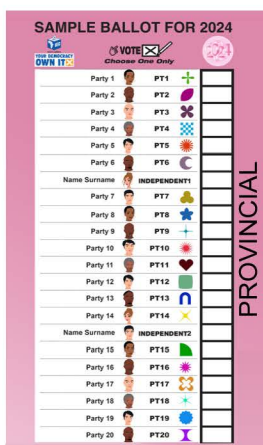

#### Provincial Legislature Ballot

Contested by political parties and independent candidates in your province.

**Remember, one ballot, one X mark!**

WhatsApp "Hi" to 0600 88 0000

# National Compensatory Ballot

- This ballot is the same across the entire country.
- It features political parties ONLY, contesting for seats in the National Assembly.
- Each party will have its political party name, face of party leader, abbreviation of the party, the party logo and the box to make your **X** mark.
- This ballot will be a double or single column depending on how many political parties are contesting.
- A hole for the UBT for the blind and partially sighted.
- One ballot, one **X** mark!

# National Regional Ballot

- This ballot is specific to your voting region and includes candidates running for the National Assembly who represent your area.
- You'll find both parties and independent candidates listed here.
- Each party will have its political party name, face of party leader, abbreviation of the party, the party logo and for Independent candidate; name of independent; face of the independent; and the word independent then the box to make your **X** mark.
- A hole for the UBT for the blind and partially sighted.
- One ballot, one **X** mark!

# Provincial Legislature Ballot

- The ballot is unique to your province and includes parties and independent candidates competing for seats in your provincial legislature.
- For political parties: political party name; face of the party leader; abbreviation of the party; the party logo and then the box to make your mark.
- For independent candidates; name of independent; face of the independent; and the word independent then the box to make your **X** mark.
- A hole for the UBT for the blind and partially sighted.
- One ballot, one **X** mark!