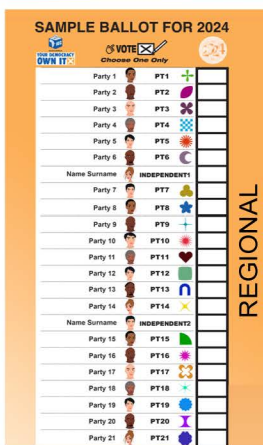

#### National Regional Ballot

Contested by political parties and independent candidates for your region.

#### Provincial Legislature Ballot

Contested by political parties and independent candidates in your province.

**Remember, one ballot, one X mark!**

WhatsApp "Hi" to 0600 88 0000

# National Compensatory Ballot

- This ballot is the same across the entire country.
- It features political parties ONLY, contesting for seats in the National Assembly.
- Each party will have its political party name, face of party leader, abbreviation of the party, the party logo and the box to make your **X** mark.
- This ballot will be a double or single column depending on how many political parties are contesting.
- A hole for the UBT for the blind and partially sighted.
- One ballot, one **X** mark!

# National Regional Ballot

- This ballot is specific to your voting region and includes candidates running for the National Assembly who represent your area.
- You'll find both parties and independent candidates listed here.
- Each party will have its political party name, face of party leader, abbreviation of the party, the party logo and for Independent candidate; name of independent; face of the independent; and the word independent then the box to make your **X** mark.
- A hole for the UBT for the blind and partially sighted.
- One ballot, one **X** mark!