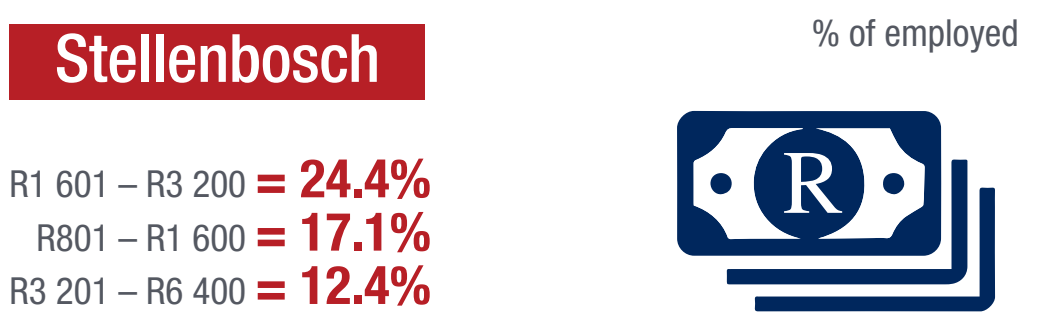

Monthly income