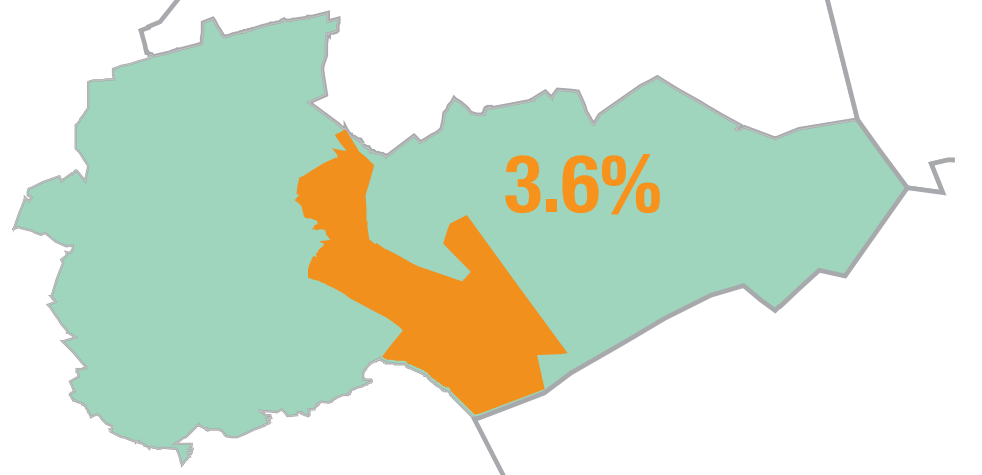

# Ward 5 in a nutshell

STELLENBOSCH  
STELLENBOSCH • PNIEL • FRANSCHHOEK

MUNICIPALITY • UMASIPALA • MUNISIPALITEIT

## Size

Ward 5 in comparison to the Stellenbosch population:

(5 656 of 155 733 or 3.6%)

## Demographics