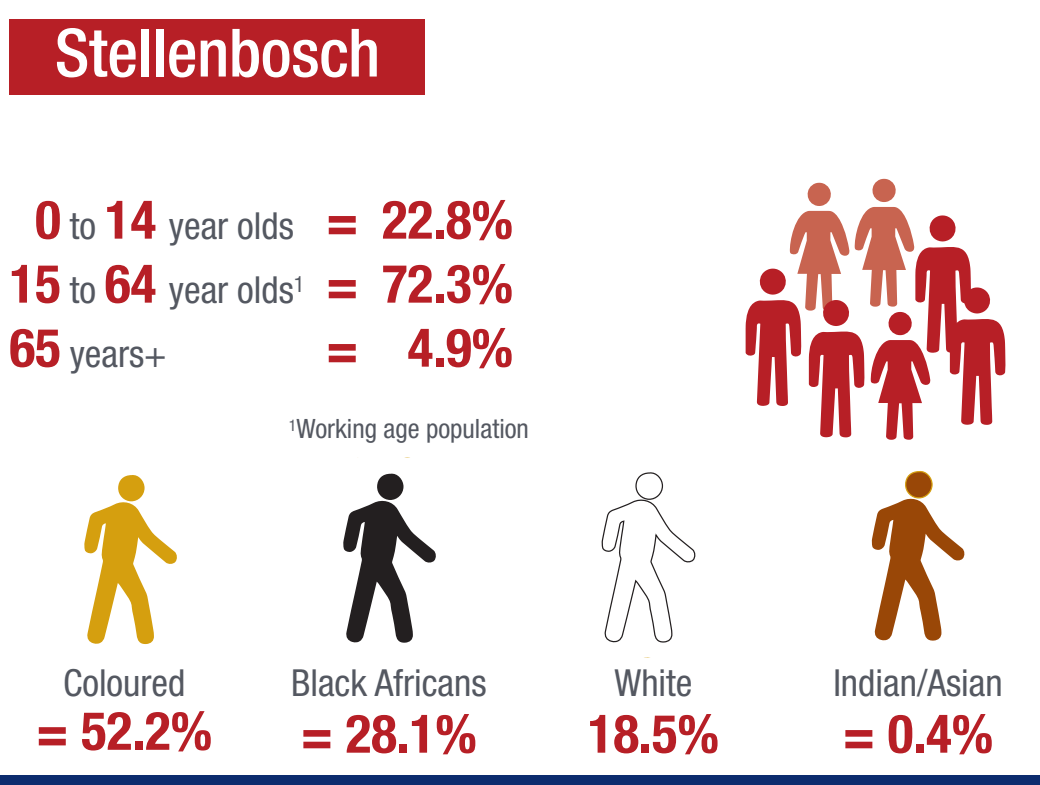

# Ward 5 in a nutshell

STELLENBOSCH  
STELLENBOSCH • PNIEL • FRANSCHHOEK

MUNICIPALITY • UMASIPALA • MUNISIPALITEIT

## Size

Ward 5 in comparison to the Stellenbosch population:

(5 656 of 155 733 or 3.6%)

## Demographics