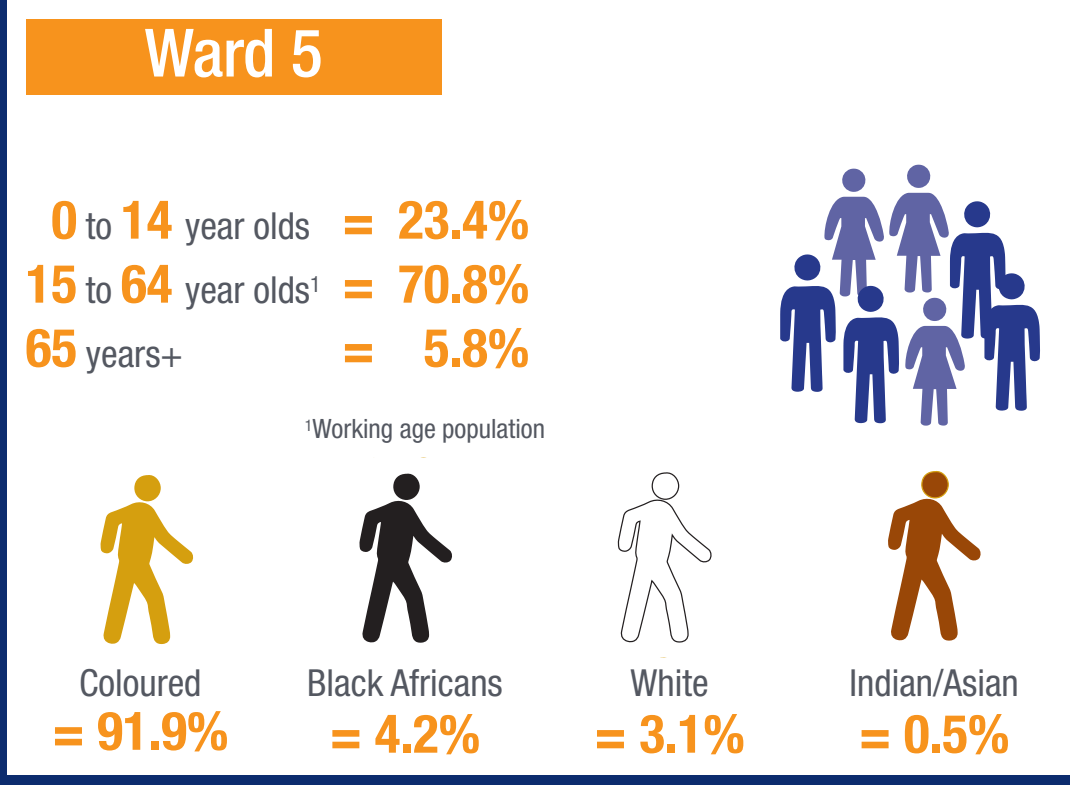

## Size

Ward 5 in comparison to the Stellenbosch population:

(5 656 of 155 733 or 3.6%)

## Demographics

### Highest level of education attained (% of 20 years and older)